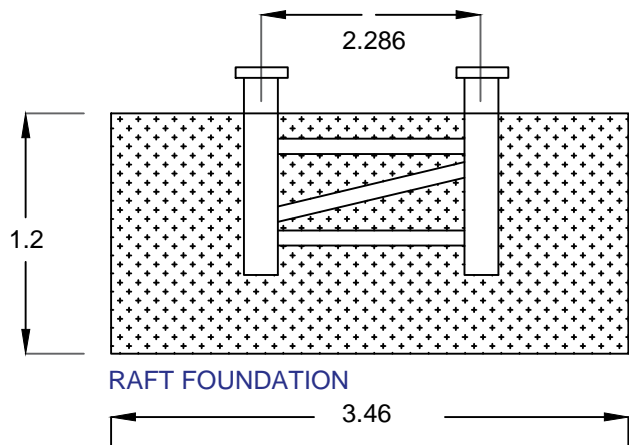

ROSS REVENGE CURRENT TRANSMITTER MAST - INSTALLED 2010 - 2012

SECTION NUMBER	SECTION HEIGHT (METRES)	SECTION WEIGHT (KG)	BASE WIDTH (METRES)	SECTION NUMBER
6	3.05	51	0.5	6
5	3.05	51	0.5	5
4	6.10	218	0.95	4
3	6.10	297	1.40	3
2	6.10	369	1.85	2
1	6.10	471	2.286	1

30500

ALL FLANGES ARE 3 POINT FIXINGS
ALL BOLTS/NUTS 8MM

TUBE LEGS 76.1 x 5MM
BRACINGS 60x60x6

REV	DATE	DESCRIPTION

ROSS REVENGE

TX MAST DIMENSIONS

Drawn: G	Eng: G	Checked: B
Proj: 319-RR-MP-035	Sheet: A3	
RECORD DRAWING		