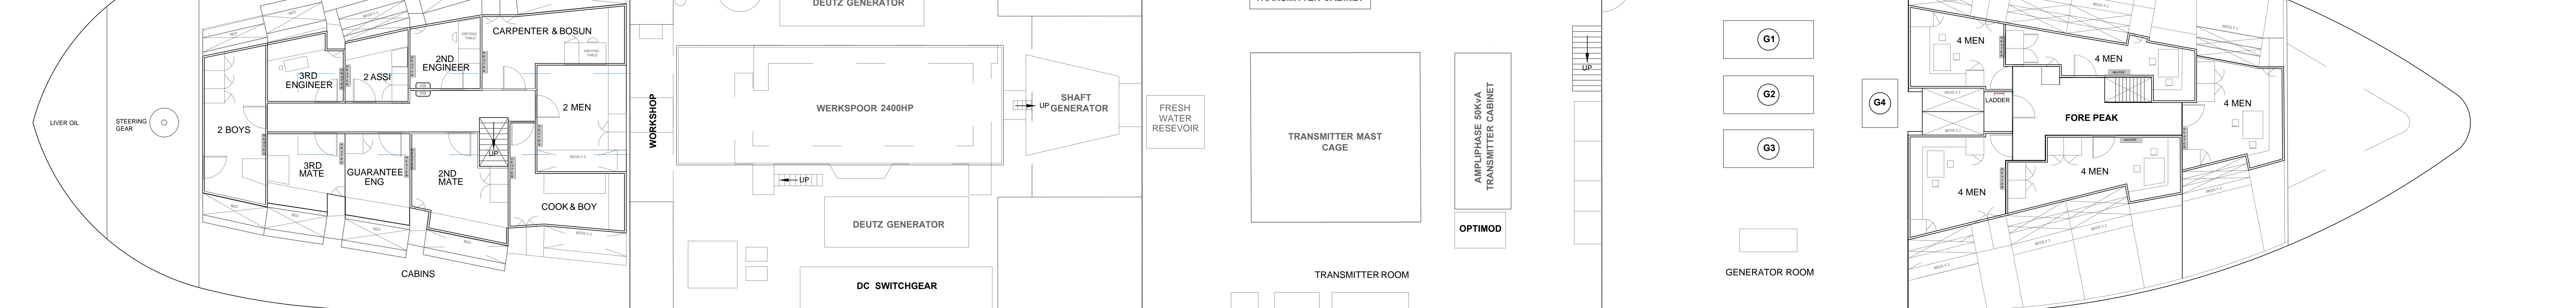

**MAIN DECK**

**HOLD**

**SIDE ELEVATION 1989**

REV	DATE	BY	DESCRIPTION
RD		GJ	RECORD DRAWING

**NOTES**

Copyright Notice  
 This drawing is subject to Copyright © Ross Revenge Plans (2015-2017) - Reg No 284707913 and may not be altered, reproduced or used other than for the purpose which it is issued.

Terms of Use  
 Ross Revenge Plans utilise Digital Rights Management (DRM) on all products. Use of this file deems the recipients acceptance of our DRM policies. Copy available on request.

	<b>ROSS REVENGE</b>	<b>LOWER DECK GA</b>	Date: MAR 2016	Scale: 1:50
			Drawn: G JOHNSON	Checked By:
			File Ref:	Sheet Size: A0
			Drawing No: <b>558-RR-GA-001</b>	Status: RECORD DRAWING