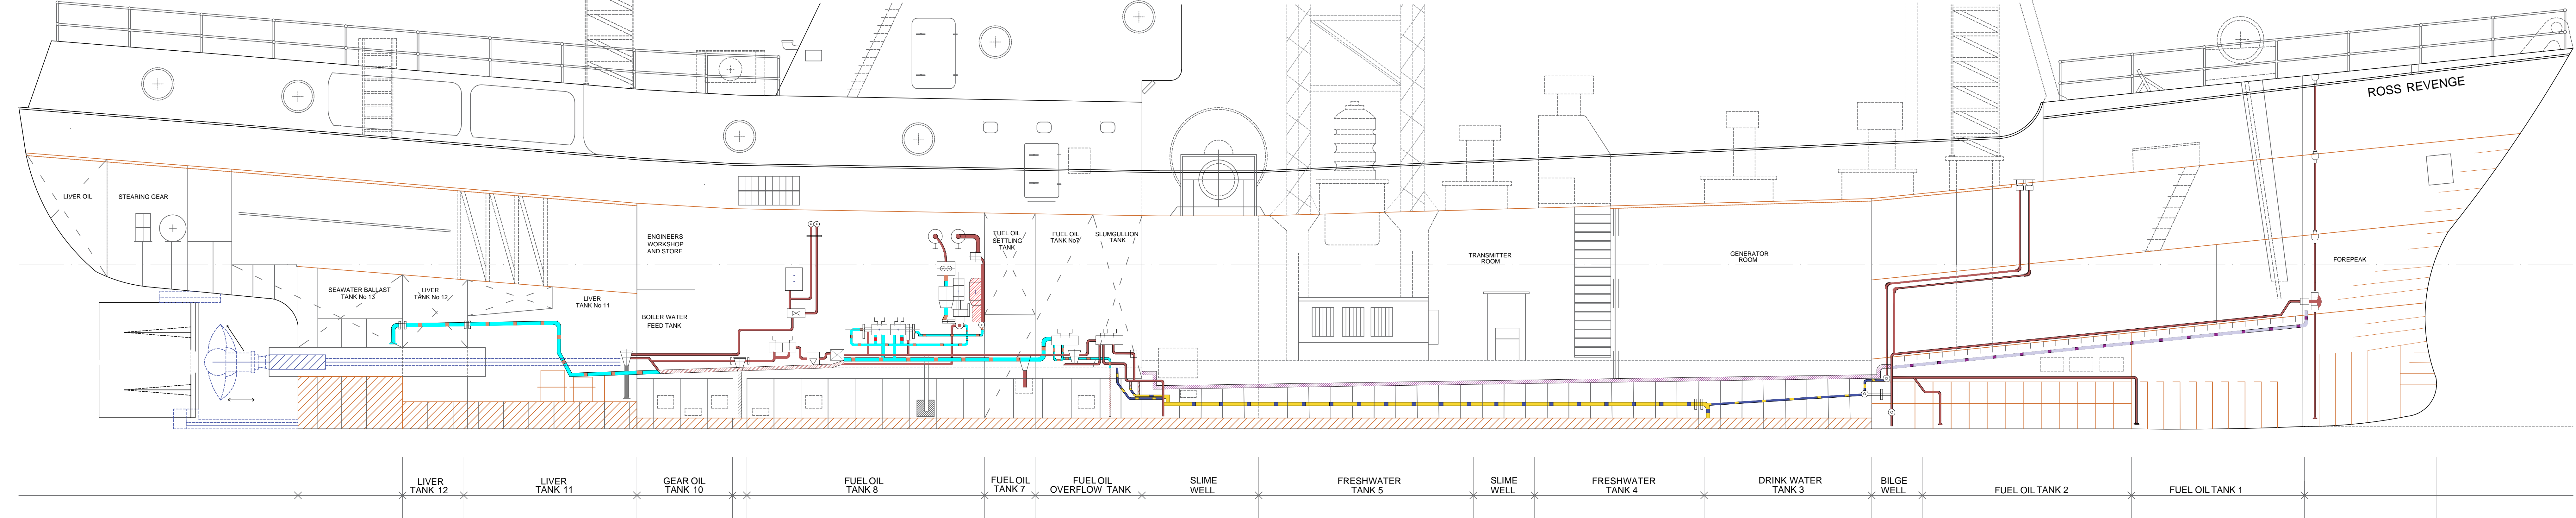

**MAIN DECK**

**HOLD**

**SIDE ELEVATION 1989**

REV	DATE	BY	DESCRIPTION
RD		GJ	RECORD DRAWING

**NOTES**

Copyright Notice  
 This drawing is subject to Copyright © Ross Revenge Plans (2015-2017) - Reg No 284707913 and may not be altered, reproduced or used other than for the purpose which it is issued.

Terms of Use  
 Ross Revenge Plans utilise Digital Rights Management (DRM) on all products. Use of this file deems the recipients acceptance of our DRM policies. Copy available on request.

	<b>ROSS REVENGE</b>	<b>LOWER DECK GA</b>	Date: MAR 2016	Scale: 1:50
			Drawn: G JOHNSON	Checked By:
			File Ref:	Sheet Size: A0
			Drawing No: <b>558-RR-GA-001</b>	Status: RECORD DRAWING