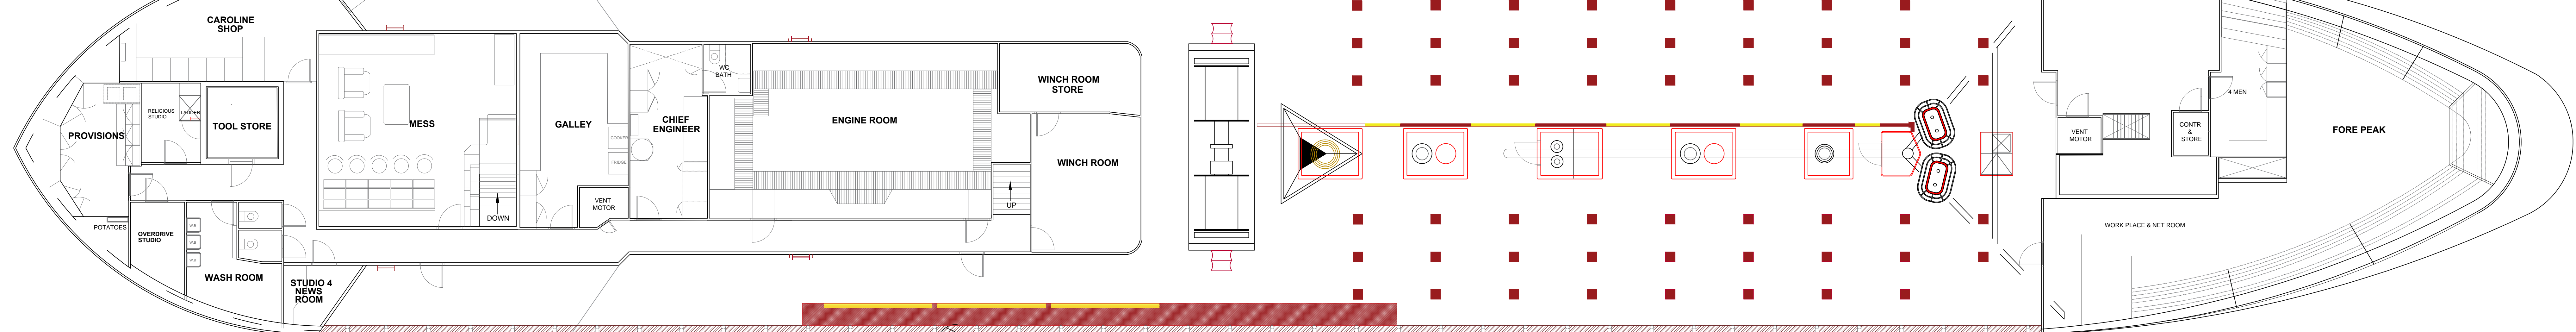

**MAIN DECK**

**HOLD**

**SIDE ELEVATION 1989**

REV	DATE	BY	DESCRIPTION
RD		GJ	RECORD DRAWING

**NOTES**

Copyright Notice  
 This drawing is subject to Copyright © Ross Revenge Plans (2015-2017) - Reg No 284707913 and may not be altered, reproduced or used other than for the purpose which it is issued.

Terms of Use  
 Ross Revenge Plans utilise Digital Rights Management (DRM) on all products. Use of this file deems the recipients acceptance of our DRM policies. Copy available on request.

	<b>ROSS REVENGE</b>	<b>LOWER DECK GA</b>	Date: MAR 2016	Scale: 1:50
			Drawn: G JOHNSON	Checked By:
			File Ref:	Sheet Size: A0
			Drawing No: <b>558-RR-GA-001</b>	Status: RECORD DRAWING